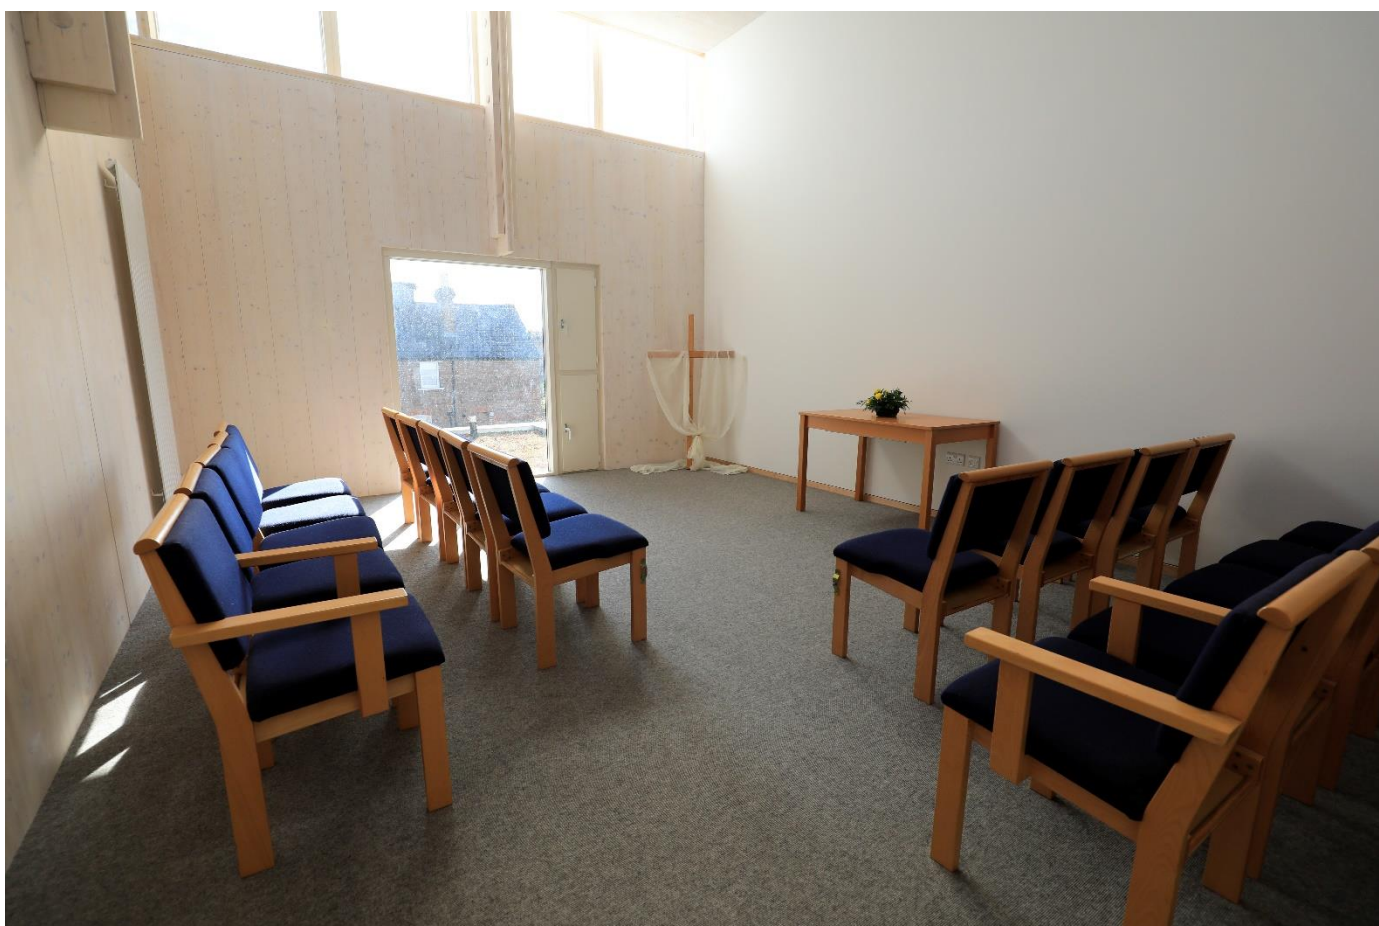

## CHRISTCHURCH HALLS

The Hub

First Floor

Main Hall – 102m<sup>2</sup>

2 x Small Halls room 2/3 shown with partitions removed – 40.5 and 33m<sup>2</sup>

Room 4 – 27.5m<sup>2</sup>

Room 5 – 27.5m<sup>2</sup>

Room 6 – 29.4m<sup>2</sup>

Prayer Room (Room 1) – 33m<sup>2</sup>