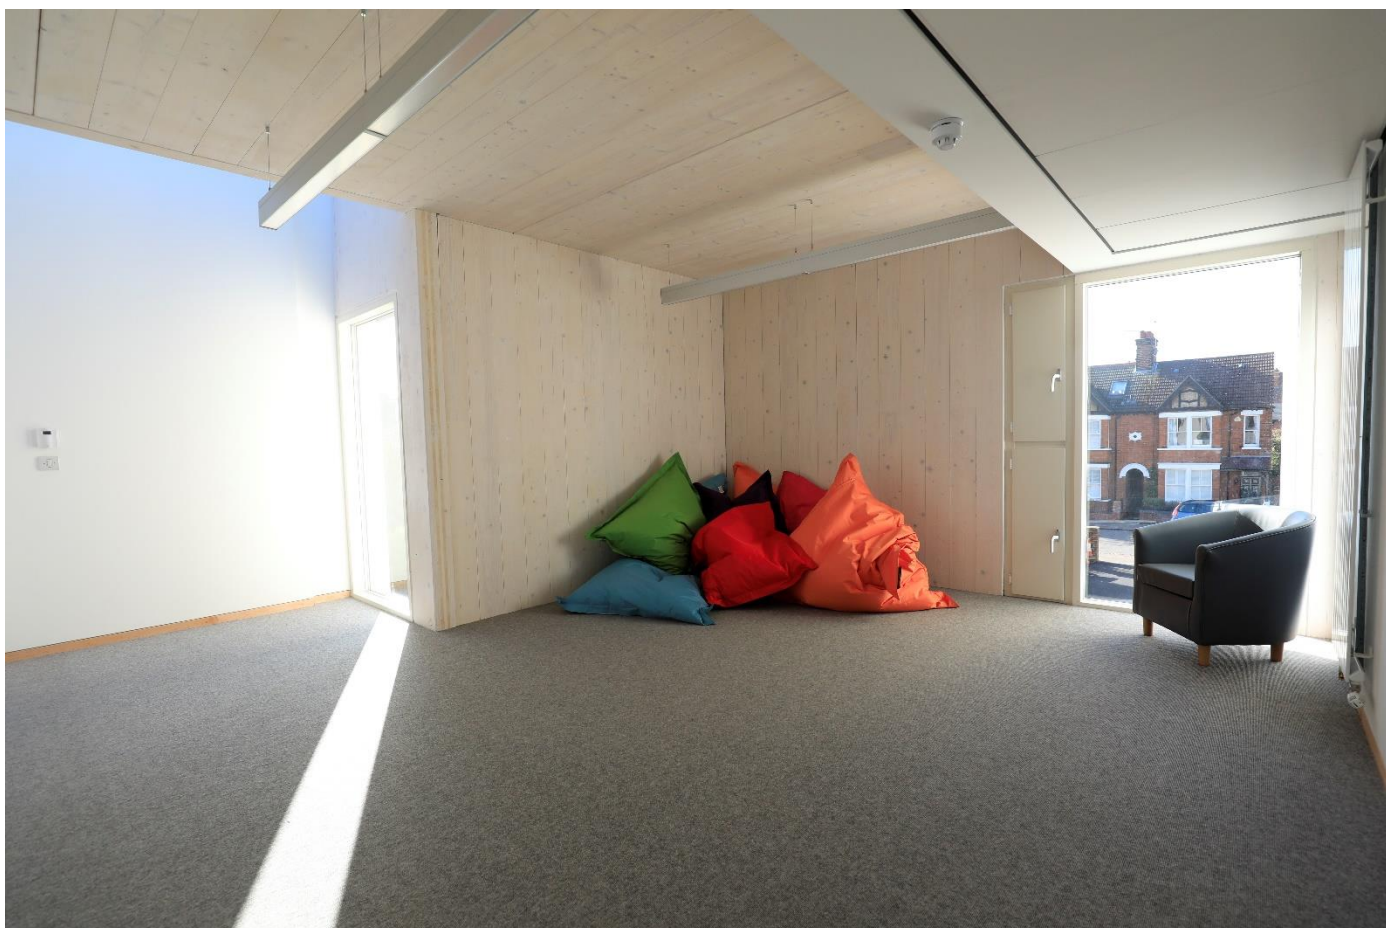

## CHRISTCHURCH HALLS

The Hub

First Floor

Main Hall – 102m<sup>2</sup>

2 x Small Halls room 2/3 shown with partitions removed – 40.5 and 33m<sup>2</sup>

Room 4 – 27.5m<sup>2</sup>

Room 5 – 27.5m<sup>2</sup>

Room 6 – 29.4m<sup>2</sup>

Prayer Room (Room 1) – 33m<sup>2</sup>