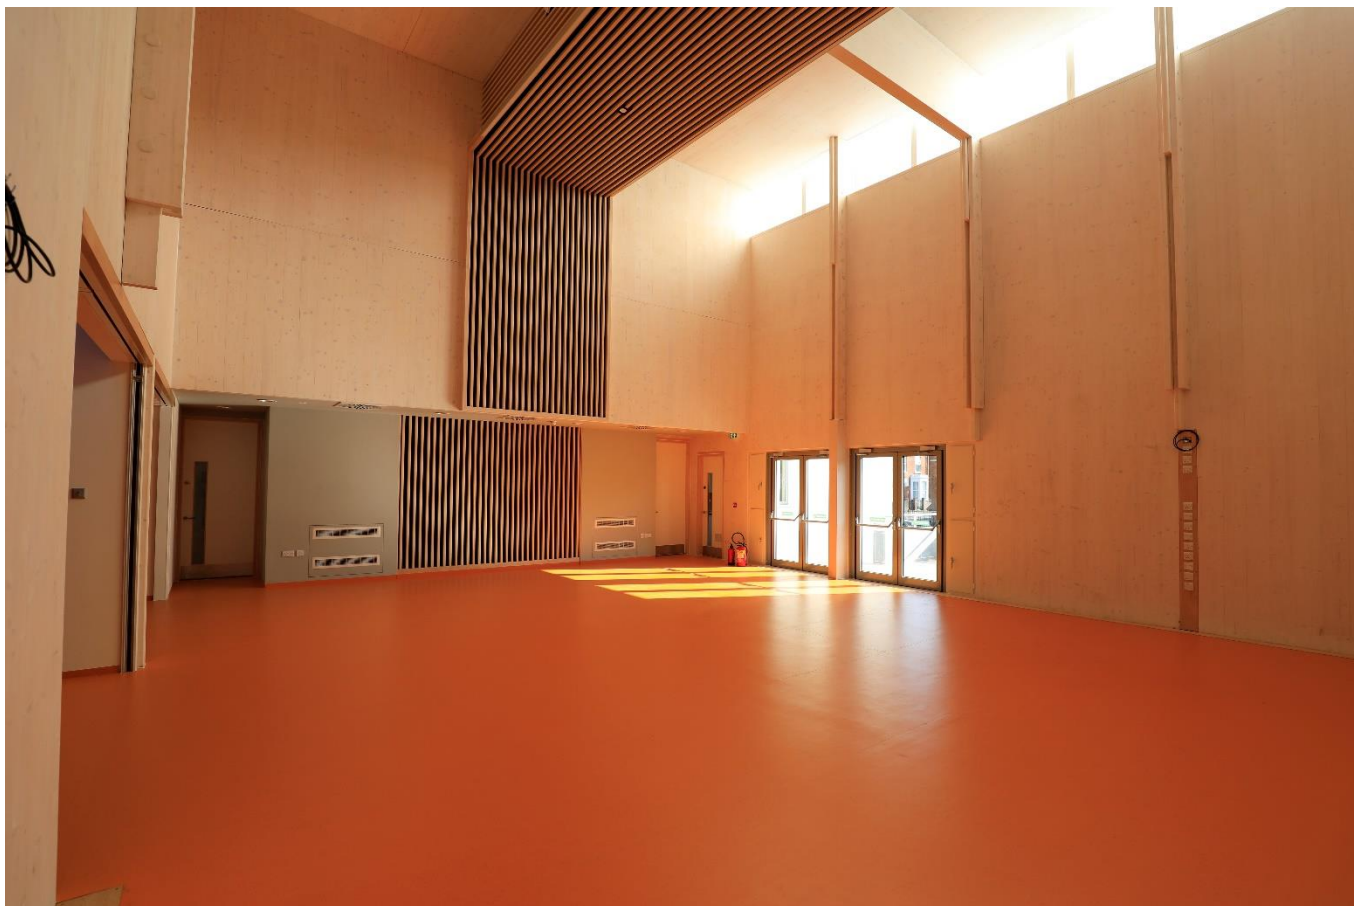

## CHRISTCHURCH HALLS

The Hub

First Floor

Main Hall – 102m<sup>2</sup>

2 x Small Halls room 2/3 shown with partitions removed – 40.5 and 33m<sup>2</sup>

Room 4 – 27.5m<sup>2</sup>

Room 5 – 27.5m<sup>2</sup>

Room 6 – 29.4m<sup>2</sup>

Prayer Room (Room 1) – 33m<sup>2</sup>